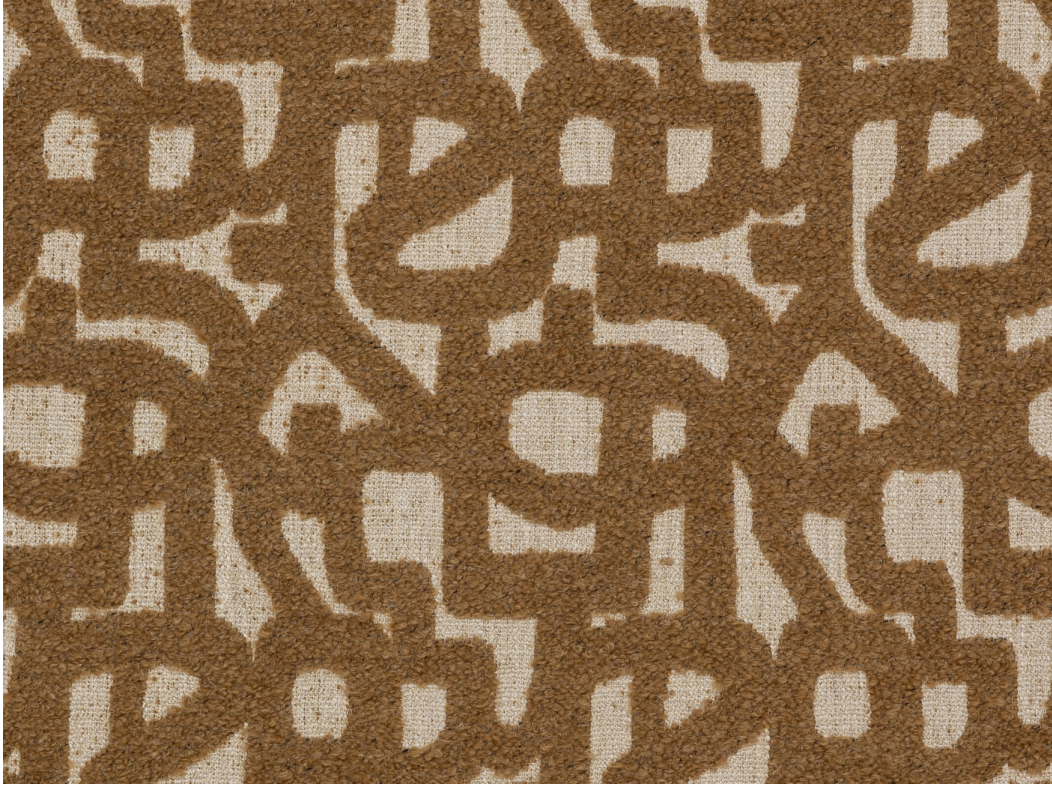

THREADS

by SOLÉ

COLOMBIA

COLOR: **Chestnut**

CONTENT: 35% LINEN / 30% WV / 25% CV / 7% CO / 3% PA

WIDTH: 54"

REPEAT VERTICAL: None

REPEAT HORIZONTAL: None

USE: Upholstery

CARE INSTRUCTIONS: 

MARTINDALE: 30000