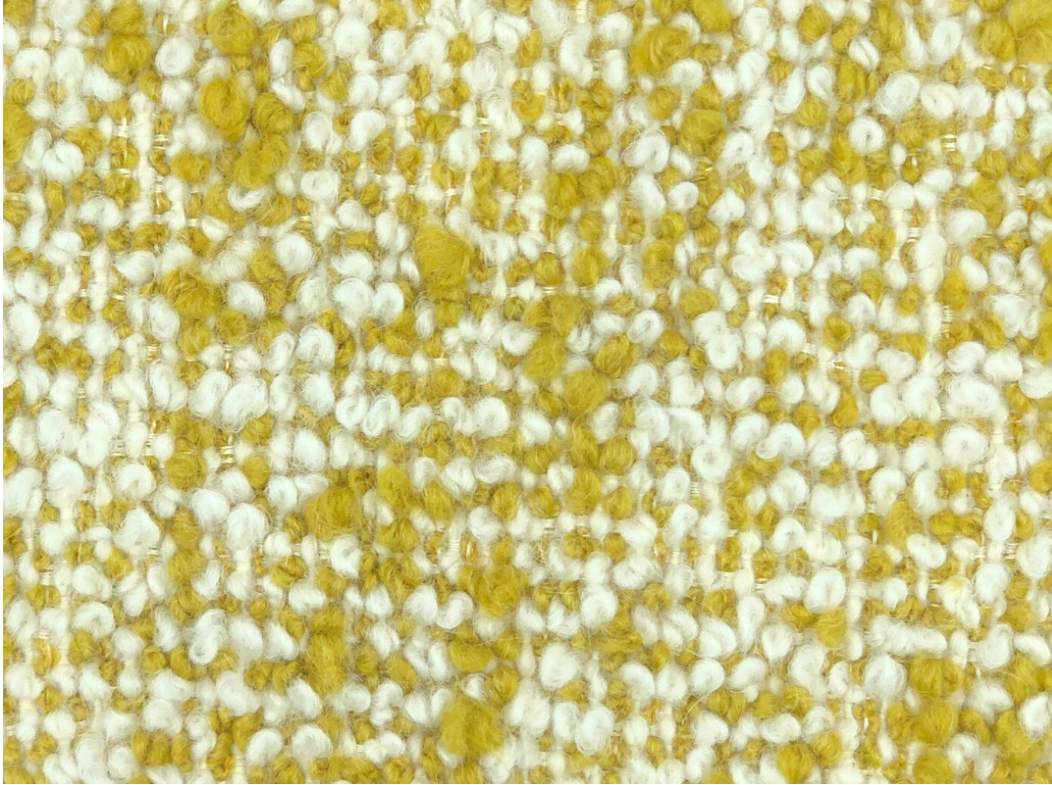

THREADS

by SOLÉ

CALCATA

COLOR: **Gold**

CONTENT: 29% CO / 17% PAN / 17% WV / 16% WO /
16% ALPACA / 5% PES

WIDTH: 54"

REPEAT VERTICAL: None

REPEAT HORIZONTAL: None

USE: Upholstery

CARE INSTRUCTIONS: 

MARTINDALE: 40000

THREADS

by SOLÉ

CALCATA

COLOR: **Beige**

CONTENT: 29% CO / 17% PAN / 17% WV / 16% WO /
16% ALPACA / 5% PES

WIDTH: 54"

REPEAT VERTICAL: None

REPEAT HORIZONTAL: None

USE: Upholstery

CARE INSTRUCTIONS: 

MARTINDALE: 40000