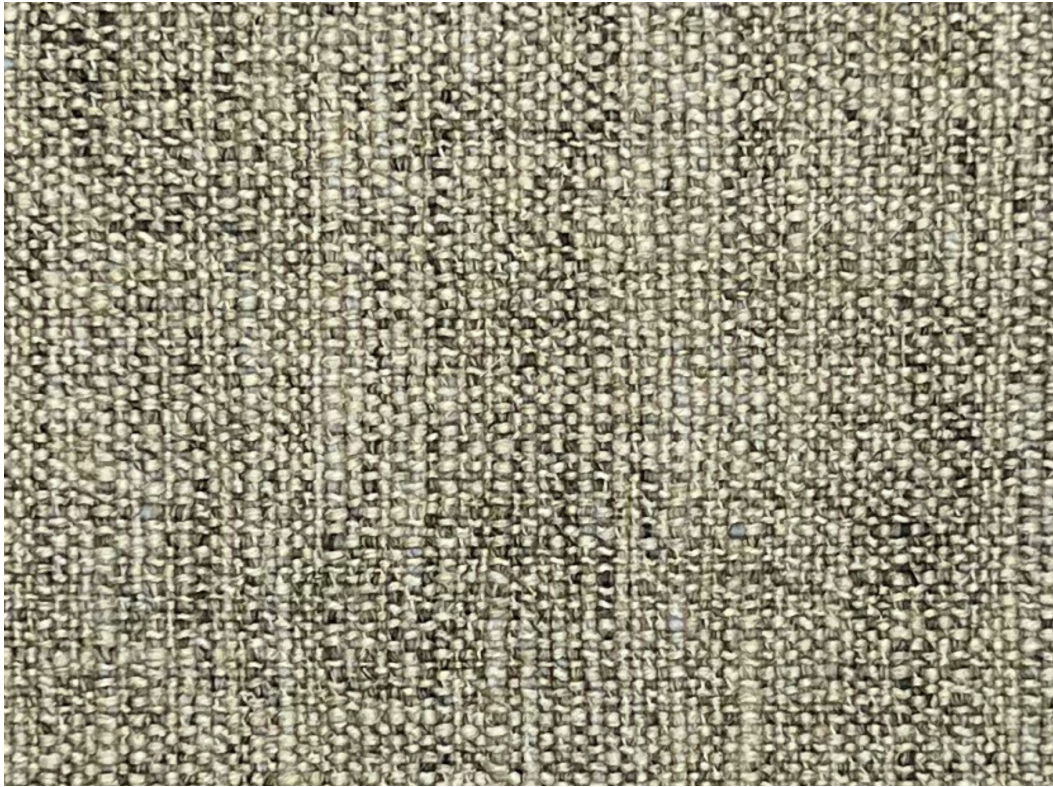

THREADS

by SOLÉ

PORT

COLOR: **Chestnut**

CONTENT: 69% LINEN / 21% PAN / 10% PES

WIDTH: 59"

REPEAT VERTICAL: None

REPEAT HORIZONTAL: None

USE: Window Coverings & Upholstery

CARE INSTRUCTIONS: 

MARTINDALE: 30000

THREADS

by SOLÉ

PORT

COLOR: **Night**

CONTENT: 69% LINEN / 21% PAN / 10% PES

WIDTH: 59"

REPEAT VERTICAL: None

REPEAT HORIZONTAL: None

USE: Window Coverings & Upholstery

CARE INSTRUCTIONS: 

THREADS

by SOLÉ

PORT

COLOR: **Sunset**

CONTENT: 69% LINEN / 21% PAN / 10% PES

WIDTH: 59"

REPEAT VERTICAL: None

REPEAT HORIZONTAL: None

USE: Window Coverings & Upholstery

CARE INSTRUCTIONS: 